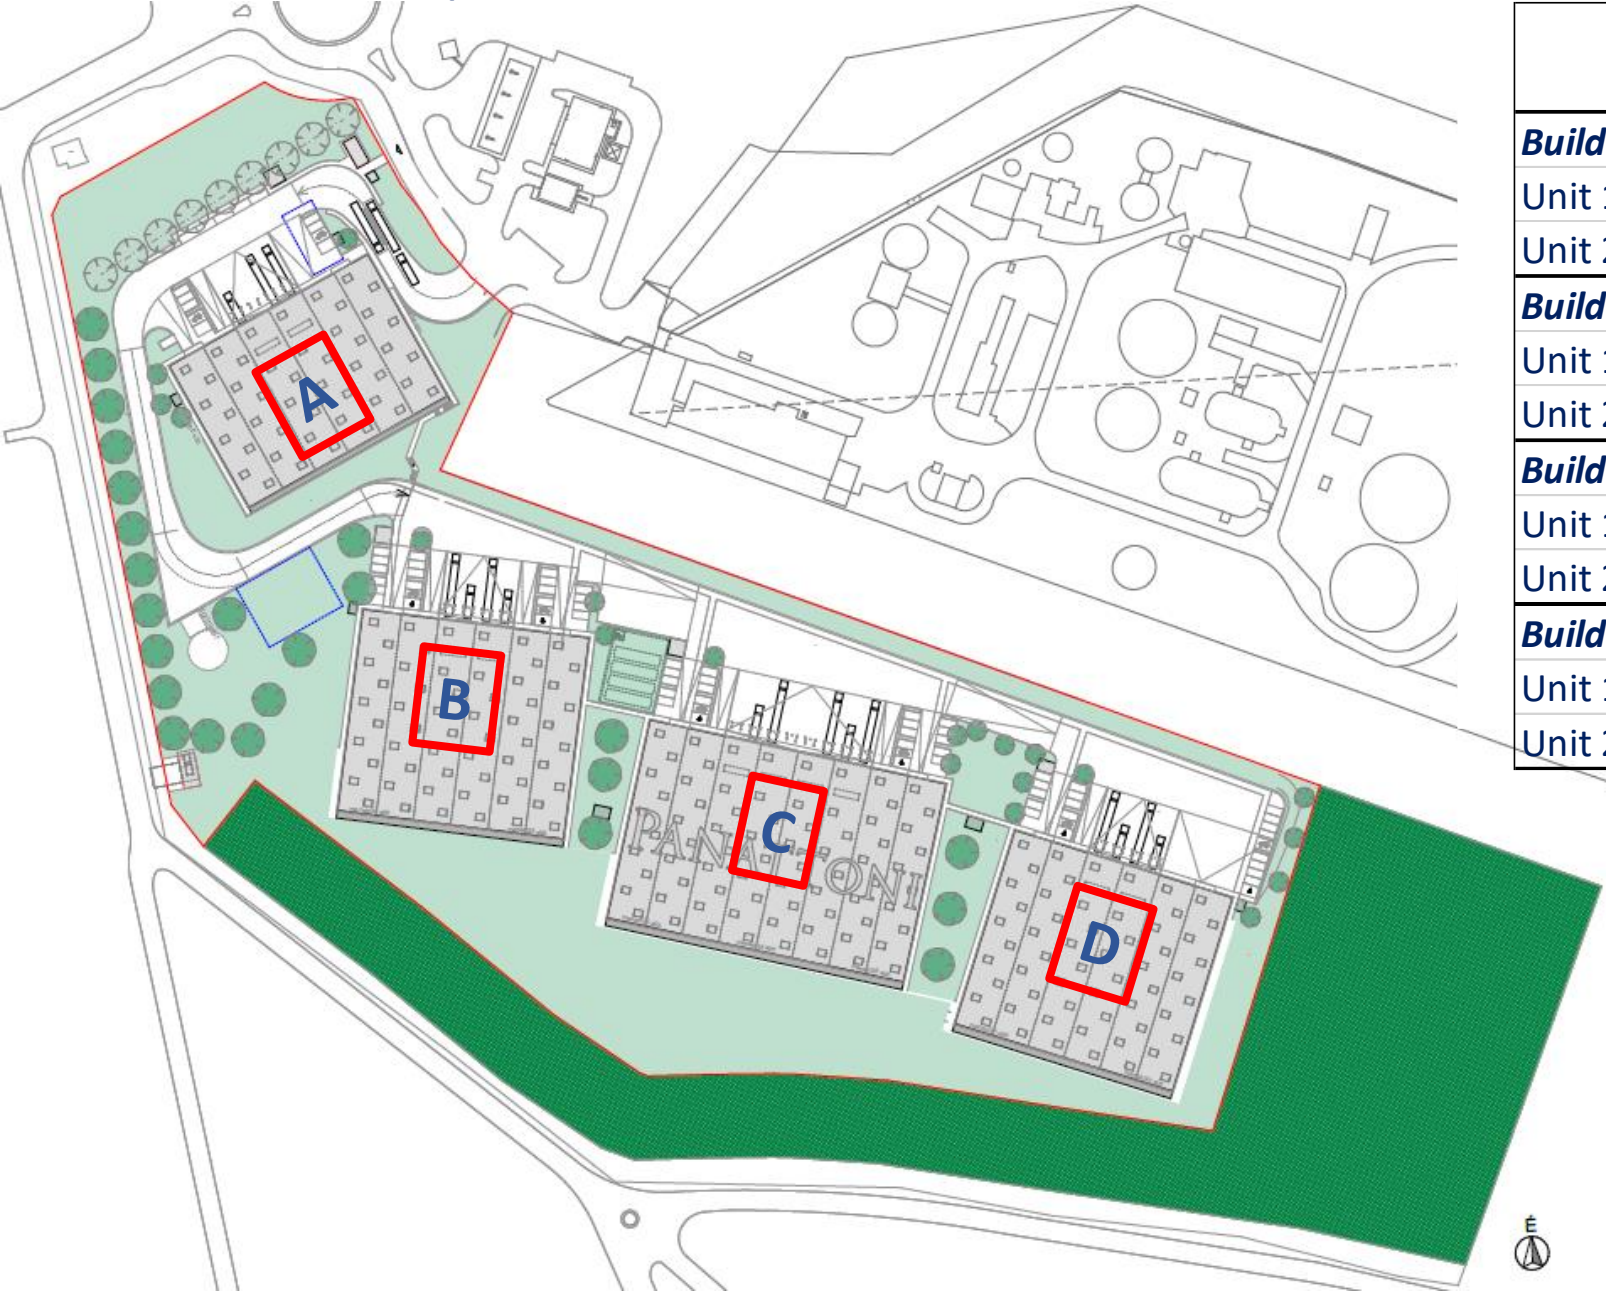

# Panattoni City Dock Törökbálint

	Warehouse size	Maximum office size	Parking units	Status
<b>Building A</b>				
Unit 1	980	302	4	available
Unit 2				occupied
<b>Building B</b>				
Unit 1				occupied
Unit 2				exclusivity
<b>Building C</b>				
Unit 1	3,949	302	12	available
Unit 2	1,257	302	9	available
<b>Building D</b>				
Unit 1	2,583	302	12	available
Unit 2	1,257	302	11	available